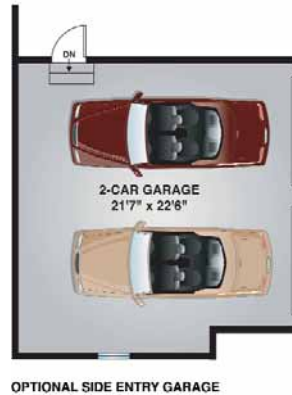

**HAVERFORD
RESERVE**
The Carriage Homes

THE TREYMORE

3 Bedrooms • 3½ Baths • 2 Car Garage
3,840 Square Feet
First Floor Master Suite

Sales Office Open Daily 12:00-5:00

108 Green Lane, Haverford, PA 19041 • 610.526.9800
www.haverfordreserve.com